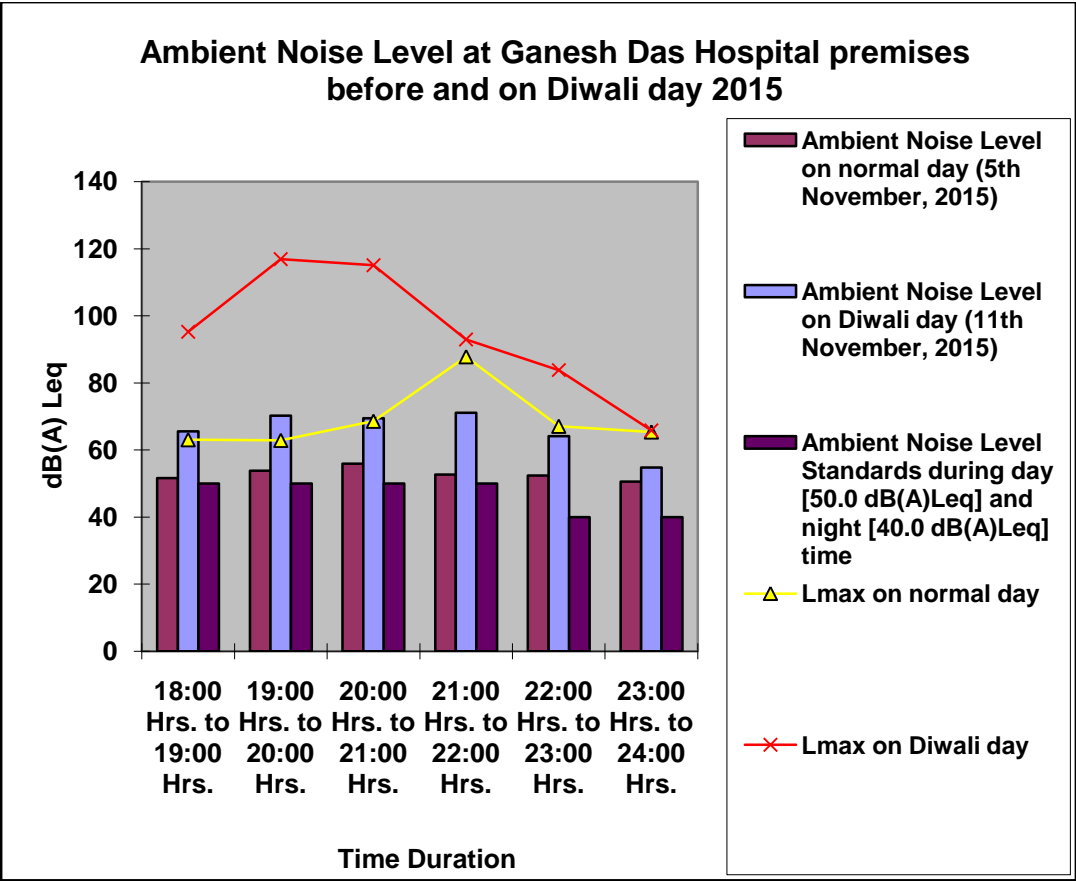

Fig. 1.0: Ambient Noise Level at Lumpynggad (Board’s Premises – Location A).

Fig. 2.0: Ambient Noise Level at Police Bazar (Meghalaya Legislative Assembly office Premises – Location B)

Fig. 3.0: Ambient Noise Level at Lawmali (Ganesh Das Hospital premises – Location C)