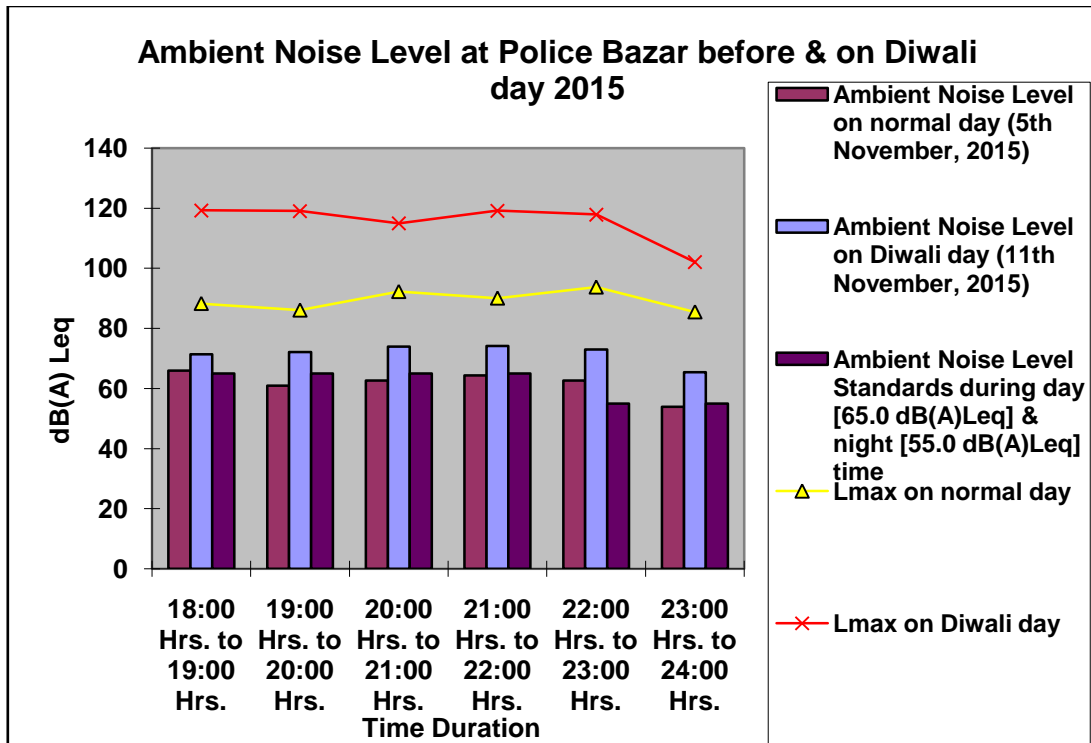

Fig. 1.0: Ambient Noise Level at Lumpynggad (Board’s Premises – Location A).

Fig. 2.0: Ambient Noise Level at Police Bazar (Meghalaya Legislative Assembly office Premises – Location B)

Fig. 3.0: Ambient Noise Level at Lawmali (Ganesh Das Hospital premises – Location C)