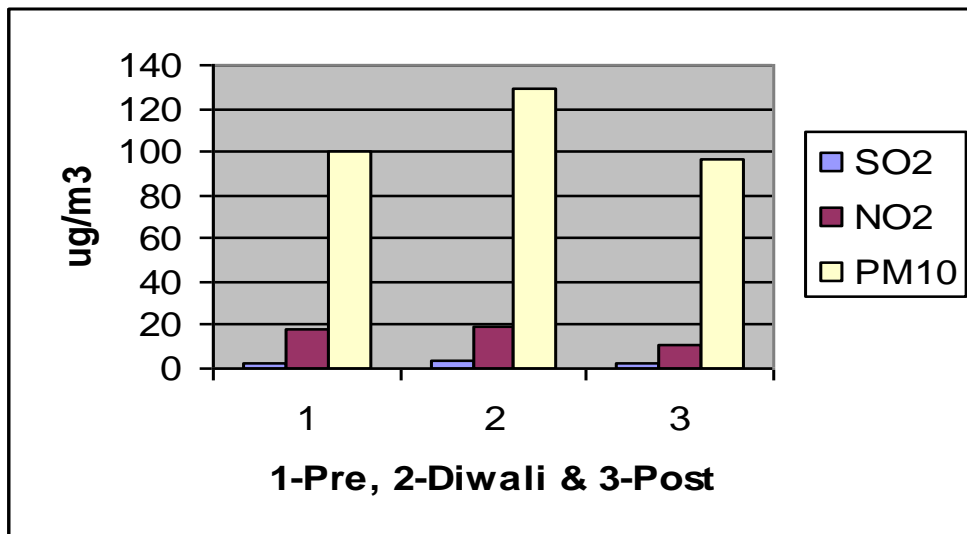

Fig. 1.0: Ambient Air Quality at Board's Premises, Lumpynggad.

Fig. 2.0: Ambient Air Quality at Meghalaya Legislative Assembly office Premises, Police Bazar