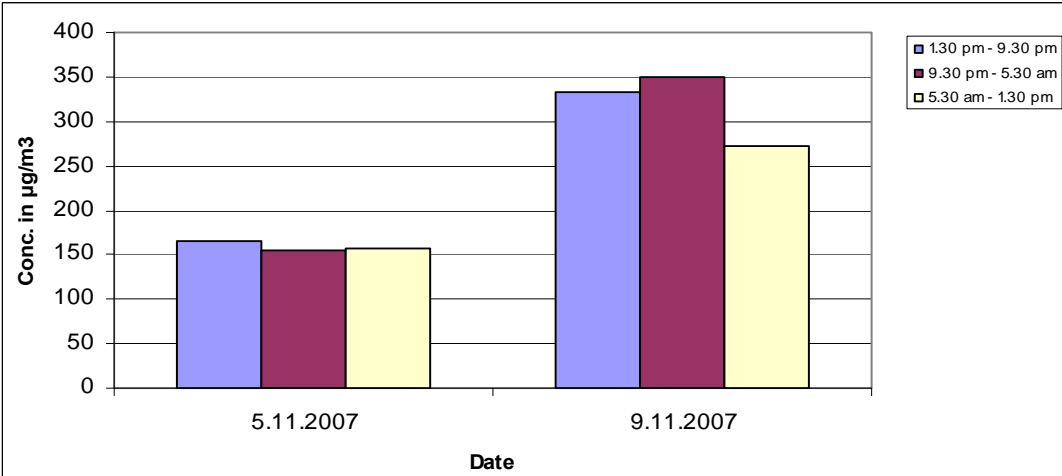

Fig.7: Air quality (SPM) at State Board's Premises before and on Diwali Day, 2007

Fig.:8 Air Quality (RSPM) at State Board's Premises before and on Diwali Day, 2007

Fig.9: Air quality (SPM) at MUDA Complex, Police Bazar before and on Diwali Day, 2007

Fig.:10 Air Quality (RSPM) at MUDA Complex, Police Bazar before and on Diwali Day, 2007