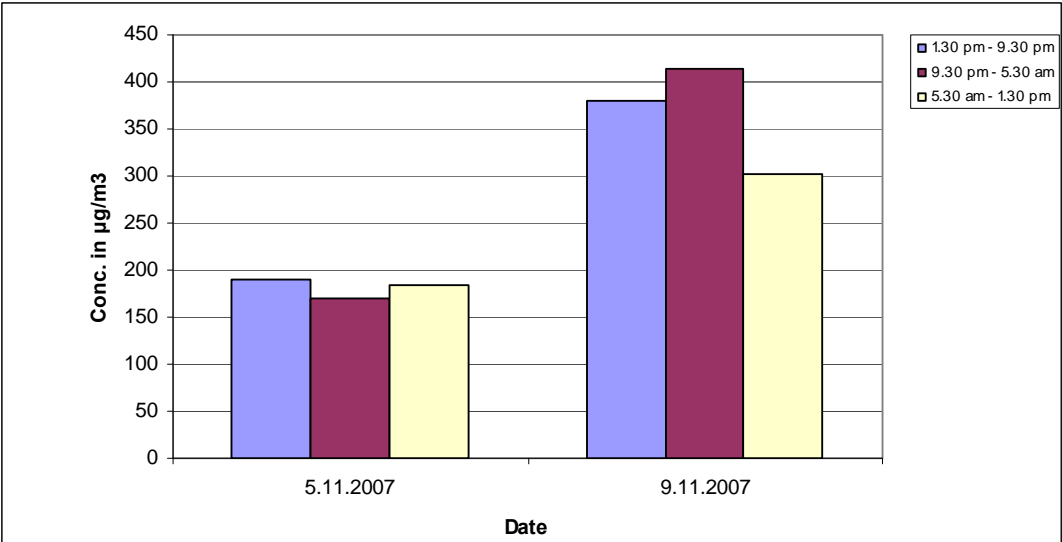

Fig.7: Air quality (SPM) at State Board's Premises before and on Diwali Day, 2007

Fig.:8 Air Quality (RSPM) at State Board's Premises before and on Diwali Day, 2007

Fig.9: Air quality (SPM) at MUDA Complex, Police Bazar before and on Diwali Day, 2007

Fig.:10 Air Quality (RSPM) at MUDA Complex, Police Bazar before and on Diwali Day, 2007