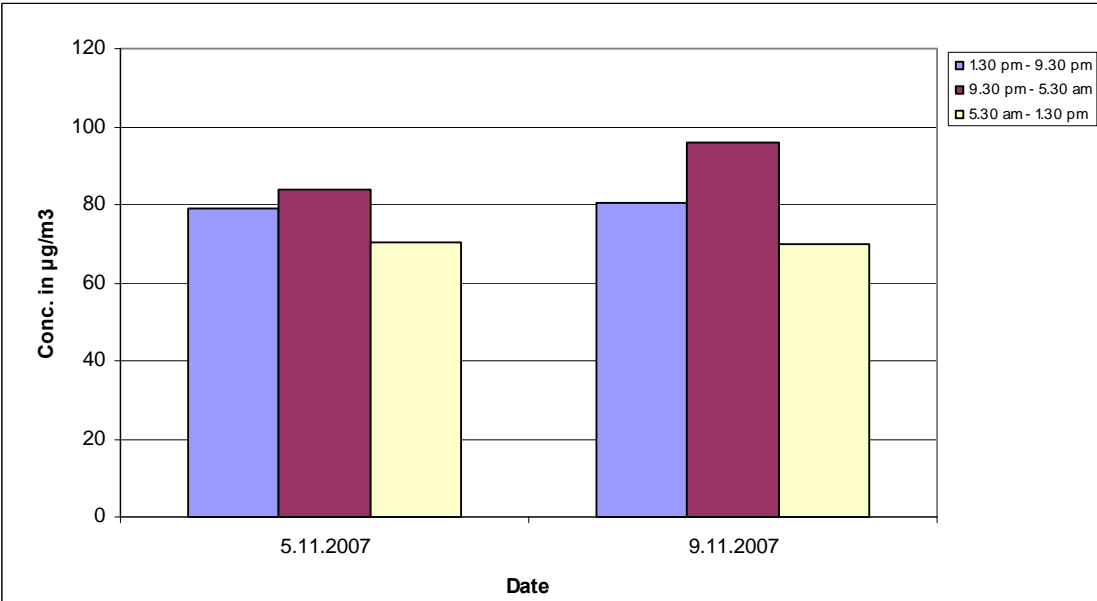

Fig.7: Air quality (SPM) at State Board's Premises before and on Diwali Day, 2007

Fig.:8 Air Quality (RSPM) at State Board's Premises before and on Diwali Day, 2007

Fig.9: Air quality (SPM) at MUDA Complex, Police Bazar before and on Diwali Day, 2007

Fig.:10 Air Quality (RSPM) at MUDA Complex, Police Bazar before and on Diwali Day, 2007